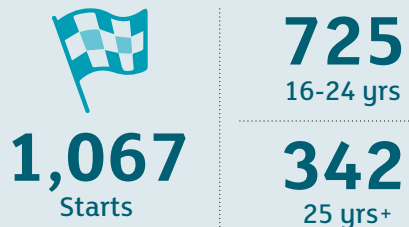

Making Skills Work for North Lanarkshire

January 2019

This is a summary of how we're performing in your area. It includes information regarding Modern and Foundation Apprenticeships, the Employability Fund, our Careers Service, My World of Work and PACE, plus the total 2017/18 SDS investment in your area and the headline results from the 2018 Annual Participation Measure.

Modern Apprenticeships

April - September 2018

Foundation Apprenticeships

September 2017

Careers Service

April - September 2018

My World of Work

April - September 2018